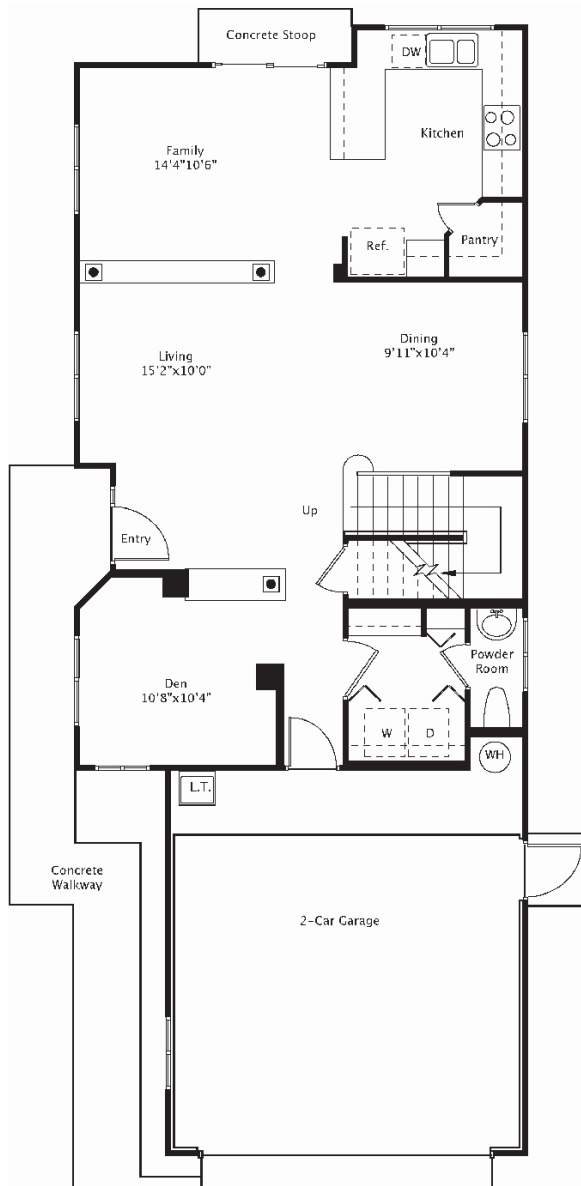

Come home to Kahiwelo at Makakilo!

\*\*\*\*\*

Kahiwelo, or "place of the setting sun" is a new development in Makakilo. Over 400 new single family homes will be built with eight floorplans ranging from approximately 1,400 - 2,000 square feet of living area.

### Kahiwelo at Makakilo

1 **'Ekahi - Plan 1**

1,845 sqft

2 story

4 bdr / 2 1/2 bath  
 Priced from: \$585,000

2 car garage

Plan 1 First Floor

Plan 1 Second Floor

**Kahiwelo at Makakilo**

**2 'Elua - Plan 2**

1,422 sqft  
 3 bdr / 2 bath  
 Priced from: \$555,000

1 story  
 2 car garage

 Plan 2

Plan 2

#### 3 'Ekolu - Plan 3

2,083 sqft  
4-5 bdr / 2 1/2 bath  
Priced from: \$595,000

2 story  
2 car garage

Plan 3 - 1st Floor

Plan 3 - 2nd Floor

**Kahiwelo at Makakilo**

4 **'Elima - Plan 5**

1,579 sqft  
 3-4 bdr / 2 1/2 bath  
 Priced from: \$565,000