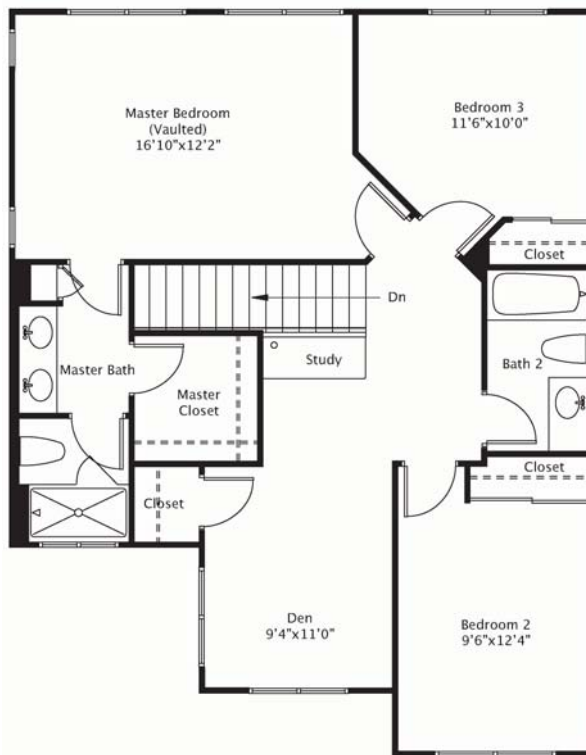

Plan 5 Second Floor

Kahiwelo at Makakilo

5 'Eiwa - Plan 9

1,669 sqft
4 bdr / 2 1/2 bath
Priced from: $610,000

2 story
2 car garage