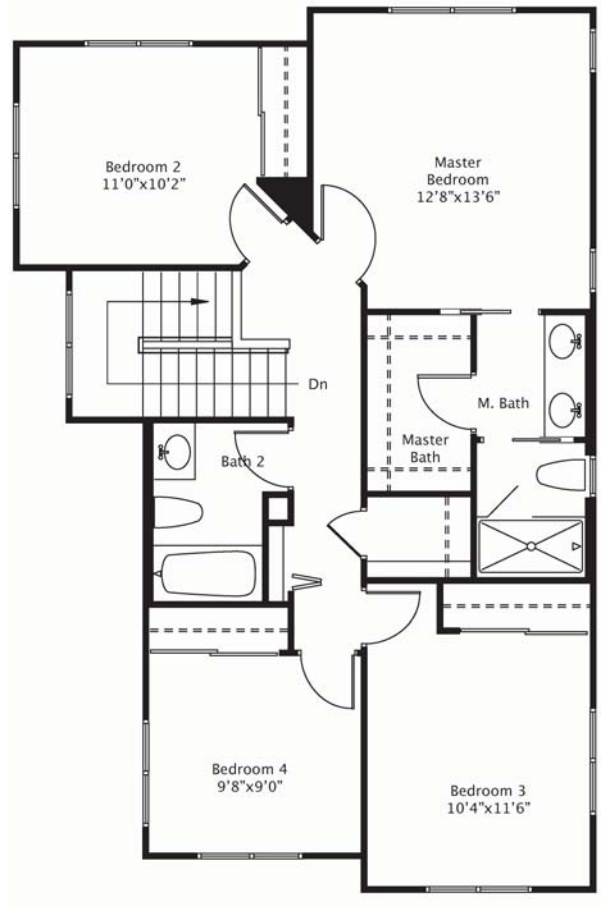

### Kahiwelo at Makakilo

1 **'Ekahi - Plan 1**

1,845 sqft

2 story

4 bdr / 2 1/2 bath  
 Priced from: \$585,000

2 car garage

Plan 1 First Floor

Plan 1 Second Floor

### Kahiwelo at Makakilo

#### 5 'Eiwa - Plan 9

1,669 sqft  
4 bdr / 2 1/2 bath  
Priced from: \$610,000

2 story  
2 car garage

Plan 9 First Floor

Plan 9 Second Floor

# 'Elua - Plan

2,142 sqft  
3 bdr / 2 bath  
Priced from: \$555,000

1 story  
2 car garage