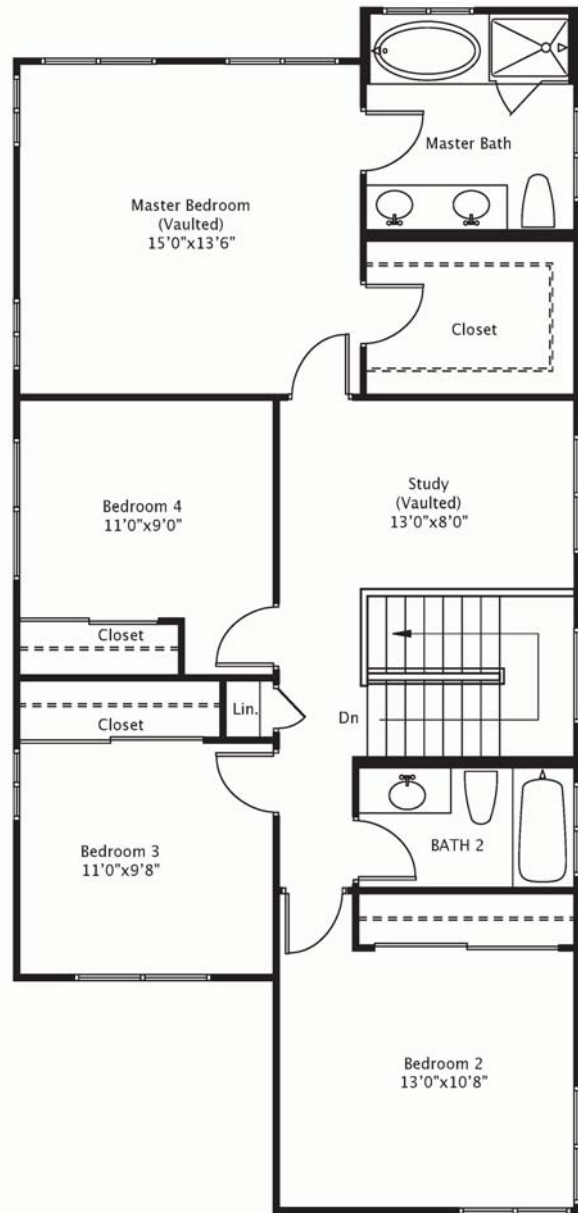

### Kahiwelo at Makakilo

1 **'Ekahi - Plan 1**

1,845 sqft

2 story

4 bdr / 2 1/2 bath  
 Priced from: \$585,000

2 car garage

Plan 1 First Floor

Plan 1 Second Floor

**Kahiwelo at Makakilo**

**2 'Elua - Plan 2**

1,422 sqft  
 3 bdr / 2 bath  
 Priced from: \$555,000

1 story  
 2 car garage

 Plan 2

Plan 2

#### 3 'Ekolu - Plan 3

2,083 sqft  
4-5 bdr / 2 1/2 bath  
Priced from: \$595,000

2 story  
2 car garage

Plan 3 - 1st Floor

Plan 3 - 2nd Floor

**Kahiwelo at Makakilo**

4 **'Elima - Plan 5**

1,579 sqft  
 3-4 bdr / 2 1/2 bath  
 Priced from: \$565,000

#### 5 'Eiwa - Plan 9

1,669 sqft  
4 bdr / 2 1/2 bath  
Priced from: \$610,000

2 story  
2 car garage

Plan 9 First Floor

Plan 9 Second Floor