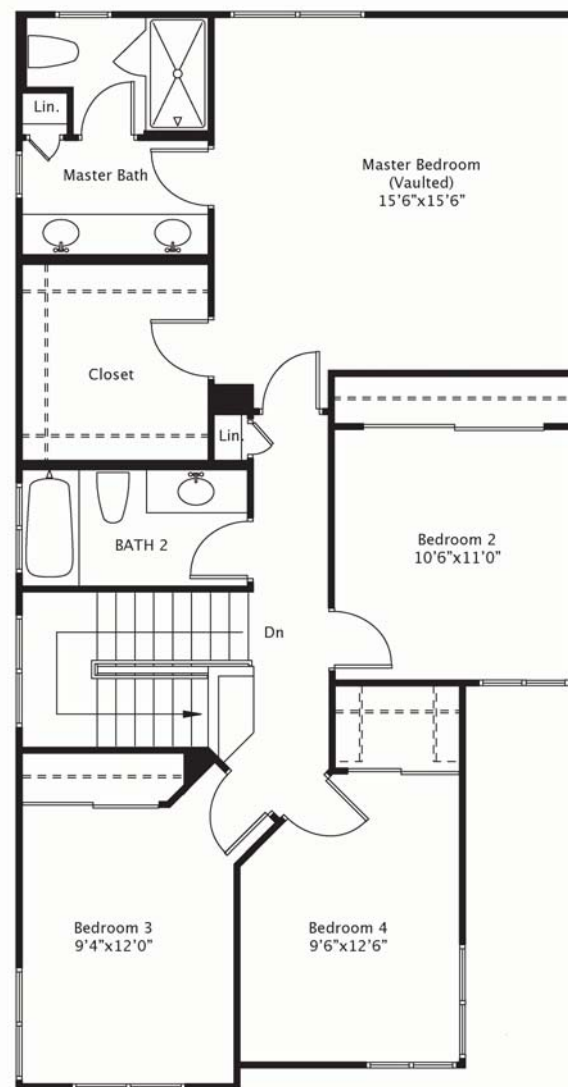

### Kahiwelo at Makakilo

1 **'Ekahi - Plan 1**

1,845 sqft

2 story

4 bdr / 2 1/2 bath  
 Priced from: \$585,000

2 car garage

Plan 1 First Floor

Plan 1 Second Floor

**Kahiwelo at Makakilo**

**2 'Elua - Plan 2**

1,422 sqft  
 3 bdr / 2 bath  
 Priced from: \$555,000

1 story  
 2 car garage

 Plan 2

Plan 2